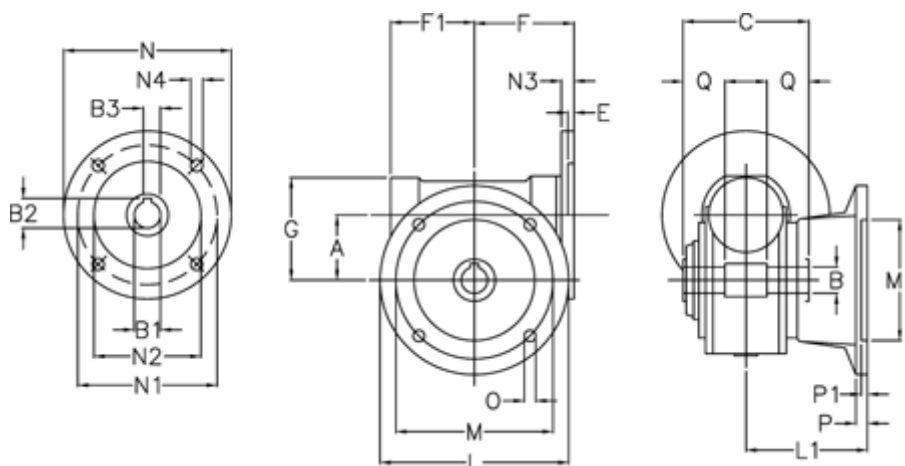

# Data Sheet

Article number: 390204901042210

Description: Worm gear  
VF 49-F2-10-63B5

## Measures

A	= 49.5	F1	= 63	N2	= 95
B	= 25 H7	G	= 80	N3	= 10.5
B1 E7	= 11	L	= 125	N4	= 9.5
B2	= 12.8	L1	= 85.5	O	= 10.5
B3 H9	= 4	M	= 90	P	= 12
C	= 82	M1	= 70	P1	= 10
E	= 3	N	= 140	Q	= 22.5
F	= 70	N1	= 115		